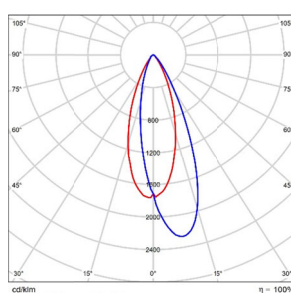

Attention: Please refer to the manual when installing the hidden light projection component.

LIGHT DISTRIBUTION@3000K LUMINAIRE DATA

MODEL :	TL71WLD08-O-W930
BEAM ANGLE :	Wall Washer
POWER :	10W
LUMENS :	449lm
CBCP :	/
EFFICACY :	45lm/W