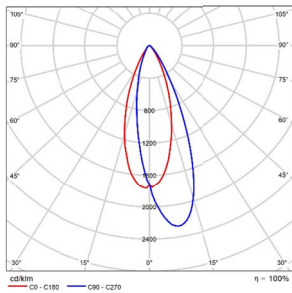

Attention: Please refer to the manual when installing the hidden light projection component.

LIGHT DISTRIBUTION@3000K LUMINAIRE DATA

MODEL :	TL71WLD08-O-W930
BEAM ANGLE :	Wall Washer
POWER :	10W
LUMENS :	449lm
CBCP :	/
EFFICACY :	45lm/W