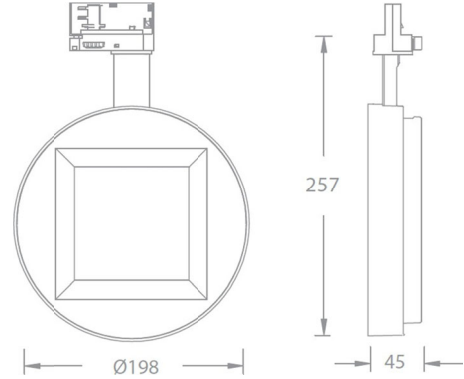

Line Drawing

Product Description

The FALCON Round Wall Washer series (hereinafter referred to as WW) LED track spotlights are suitable for W three circuit tracks. The lamp structure is slim and three-dimensional, and through WAC's careful optical design, it provides accurate wall washing and light distribution effects. The lamp is equipped with high-quality LED constant current appliances and can choose advanced wireless dimming control functions, which are widely used in museums, art galleries, science museums and other places.

Product Features

- Body Material: Aluminum alloy die-casting lamp body, PC optical components
- Optical System: doublet lens
- Finish: Electrostatic powder coating, black (BK), white (WT)
- Adjustable Angle: Horizontal adjustment from 0 ° to 365 °; Vertical 0-90 ° adjustment
- Accessories: At most, anti glare accessories can be installed
- Certification: CCC/CE
- IP Rating: IP20
- Insulation Level: Class I
- Operating Temperature: -20°C~40°C

Product Specifications

- Light source type: HP LED
- Light source power: 32W or 42W optional
- Luminous flux of light source:
  - 3000K: 2800lm(32W) / 2960lm(42W)
  - 4000K: 3500lm(32W) / 3700lm(42W)
- LED Lifetime: >50000h-L70 /B10-Ta25°C(LM-80/TM-21)
- CCT/CRI: 3000K/4000K; Ra90 and Ra97 are optional
- SDCM: 3 SDCM
- Input: 220V~240V AC / 50Hz
- Dimming: Knob dimming (range 10-100%), wireless dimming (requires WAC system)
  DALI, 0-10V dimming (compatibility testing must be conducted with the project site in advance)
- Net Weight: 1.3Kg without packing

Order Model

Model	LED	Dimming	Beam	CRI	CCT	Finish
TL73W		O On-boarding				
FALCON	LD32 LED32W	D 0-10V	W Wall washer	9 90	30 3000K	WT White
ROUND	LD43 LED43W	B Wireless		A 97	40 4000K	BK Black
WW		A DALI				
TL73W	LD32	O	W	9	30	WT

Example : TL73WLD32-O-W930WT