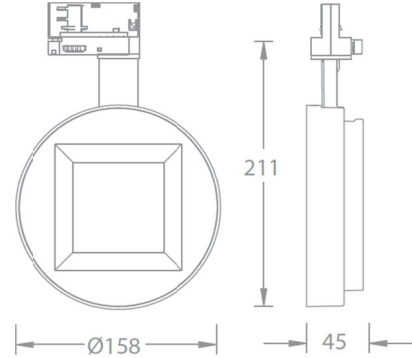

Line Drawing

Product Description

The FALCON Round Wall Washer series (hereinafter referred to as WW) LED track spotlights are suitable for W three circuit tracks. The lamp structure is slim and three-dimensional, and through WAC's careful optical design, it provides accurate wall washing and light distribution effects. The lamp is equipped with high-quality LED constant current appliances and can choose advanced wireless dimming control functions, which are widely used in museums, art galleries, science museums and other places.

Product Features

- Body Material: Aluminum alloy die-casting lamp body, PC optical components
- Optical System: doublet lens
- Finish: Electrostatic powder coating, black (BK), white (WT)
- Adjustable Angle: Horizontal adjustment from 0 ° to 365 °; Vertical 0-90 ° adjustment
- Accessories: At most, anti glare accessories can be installed
- Certification: CCC/CE
- IP Rating: IP20
- Insulation Level: Class I
- Operating Temperature: -20°C~40°C

Product Specifications

- Light source type: HP LED
- Light source power: 18W or 27W optional
- Luminous flux of light source:
  - 3000K: 1575lm(18W) / 2125lm(27W)
  - 4000K: 1665lm(18W) / 2245lm(27W)
- LED Lifetime: >50000h-L70 /B10-Ta25 °C(LM-80/TM-21)
- CCT/CRI: 3000K/4000K; Ra90 and Ra97 are optional
- SDCM: 3 SDCM
- Input: 220V~240V AC / 50Hz
- Dimming: Knob dimming (range 10-100%), wireless dimming (requires WAC system)
  DALI, 0-10V dimming (compatibility testing must be conducted with the project site in advance)
- Net Weight: 0.9Kg without packing

Order Model

Model	LED	Dimming	Beam	CRI	CCT	Finish
TL72W		○ On-boarding				
FALCON	LD18 LED18W	D 0-10V	W Wall washer	9 90	30 3000K	WT White
ROUND	LD27 LED27W	B Wireless		A 97	40 4000K	BK Black
WW		A DALI				
TL72W	LD18	O	W	9	30	WT

Example : TL72WLD18-O-W930WT