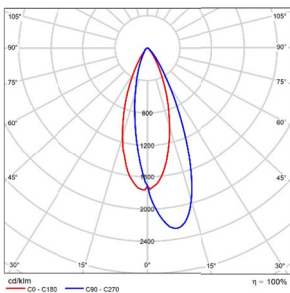

Attention: Please refer to the manual when installing the hidden light projection component.

LIGHT DISTRIBUTION@3000K LUMINAIRE DATA

MODEL :	TL73WLD32-O-W930
BEAM ANGLE :	Wall Washer
POWER :	36W
LUMENS:	1814lm
CBCP :	/
EFFICACY :	50lm/W