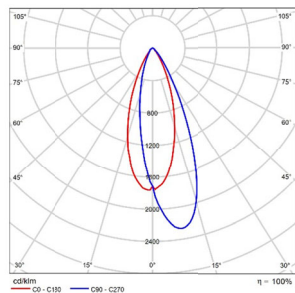

Attention: Please refer to the manual when installing the hidden light projection component.

LIGHT DISTRIBUTION@3000K LUMINAIRE DATA

MODEL :	TL72WLD18-O-W930
BEAM ANGLE :	Wall Washer
POWER :	21W
LUMENS:	1172lm
CBCP :	/
EFFICACY :	56lm/W