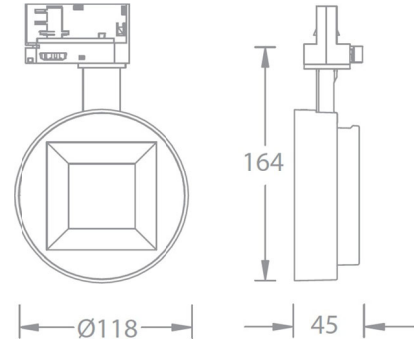

Line Drawing

Product Description

The FALCON Round Wall Washer series (hereinafter referred to as WW) LED track spotlights are suitable for W three circuit tracks. The lamp structure is slim and three-dimensional, and through WAC's careful optical design, it provides accurate wall washing and light distribution effects. The lamp is equipped with high-quality LED constant current appliances and can choose advanced wireless dimming control functions, which are widely used in museums, art galleries, science museums and other places.

Product Features

- Body Material: Aluminum alloy die-casting lamp body, PC optical components
- Optical System: doublet lens
- Finish: Electrostatic powder coating, black (BK), white (WT)
- Adjustable Angle: Horizontal adjustment from 0 ° to 365 °; Vertical 0-90 ° adjustment
- Accessories: At most, anti glare accessories can be installed
- Certification: CCC/CE
- IP Rating: IP20
- Insulation Level: Class I
- Operating Temperature: -20°C~40°C

Product Specifications

- Light source type: HP LED
- Light source power: 8W or 12W optional
- Luminous flux of light source: 3000K: 700lm(8W) / 875lm(12W)
  4000K: 740lm(8W) / 925lm(12W)
- LED Lifetime: >50000h-L70 /B10-Ta25°C (LM-80/TM-21)
- CCT/CRI: 3000K/4000K; Ra90 and Ra97 are optional
- SDCM: 3 SDCM
- Input: 220V~240V AC / 50Hz
- Dimming: Knob dimming (range 10-100%), wireless dimming (requires WAC system)
  DALI, 0-10V dimming (compatibility testing must be conducted with the project site in advance)
- Net Weight: 0.6Kg without packing

Order Model

Model	LED	Dimming	Beam	CRI	CCT	Finish
TL71W		O On-boarding				
FALCON	LD08 LED 8W	D 0-10V	W Wall washer	9 90	30 3000K	WT White
ROUND	LD12 LED 12W	B Wireless		A 97	40 4000K	BK Black
WW		A DALI				
TL71W	LD08	O	W	9	30	WT

Example : TL71WLD08-O-W930WT