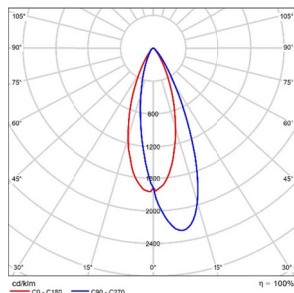

Attention: Please refer to the manual when installing the hidden light projection component.

LIGHT DISTRIBUTION@3000K LUMINAIRE DATA

MODEL :	TL72WLD18-O-W930
BEAM ANGLE :	Wall Washer
POWER :	21W
LUMENS:	1172lm
CBCP :	/
EFFICACY :	56lm/W