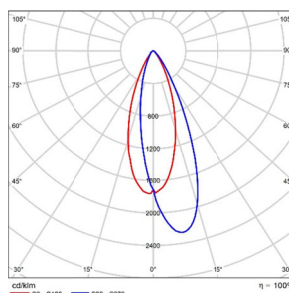

Attention: Please refer to the manual when installing the hidden light projection component.

LIGHT DISTRIBUTION@3000K LUMINAIRE DATA

MODEL :	TL73WLD32-O-W930
BEAM ANGLE :	Wall Washer
POWER :	36W
LUMENS:	1814lm
CBCP :	/
EFFICACY :	50lm/W